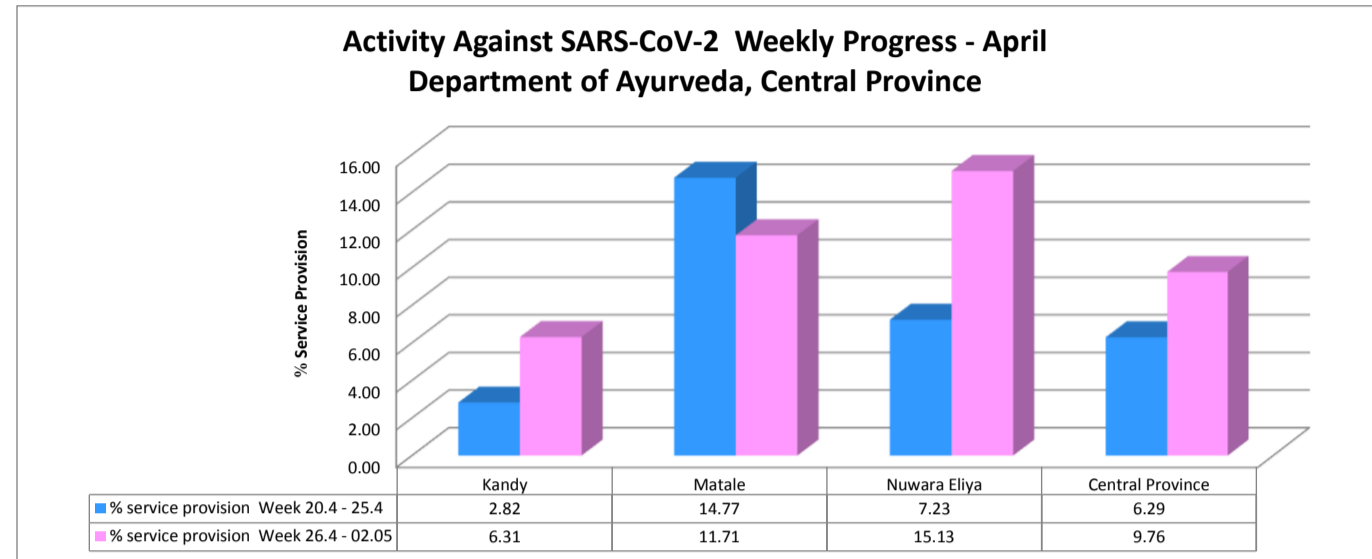

Activity against SARS-CoV-2 Weekly Progress April and May

Districts	% service provision					
	Week 20.4 - 25.4	Week 26.4 - 02.05	Week 03.05 - 09.05	Week 10.05 - 16.05	Week 17.05 - 23.05	Week 23.05 - 31.5
Kandy	2.82	6.31	2.85	2.71	2.62	1.46
Matale	14.77	11.71	6.79	14.17	8.02	8.38
Nuwara Eliya	7.23	15.13	15.37	6.04	3.07	0.25
Central Province	6.29	9.76	7.05	5.79	3.76	2.43

Activity against SARS-CoV-2 Weekly Progress - April

Districts	% service provision	
	Week 20.4 - 25.4	Week 26.4 - 02.05
Kandy	2.82	6.31
Matale	14.77	11.71
Nuwara Eliya	7.23	15.13
Central Province	6.29	9.76