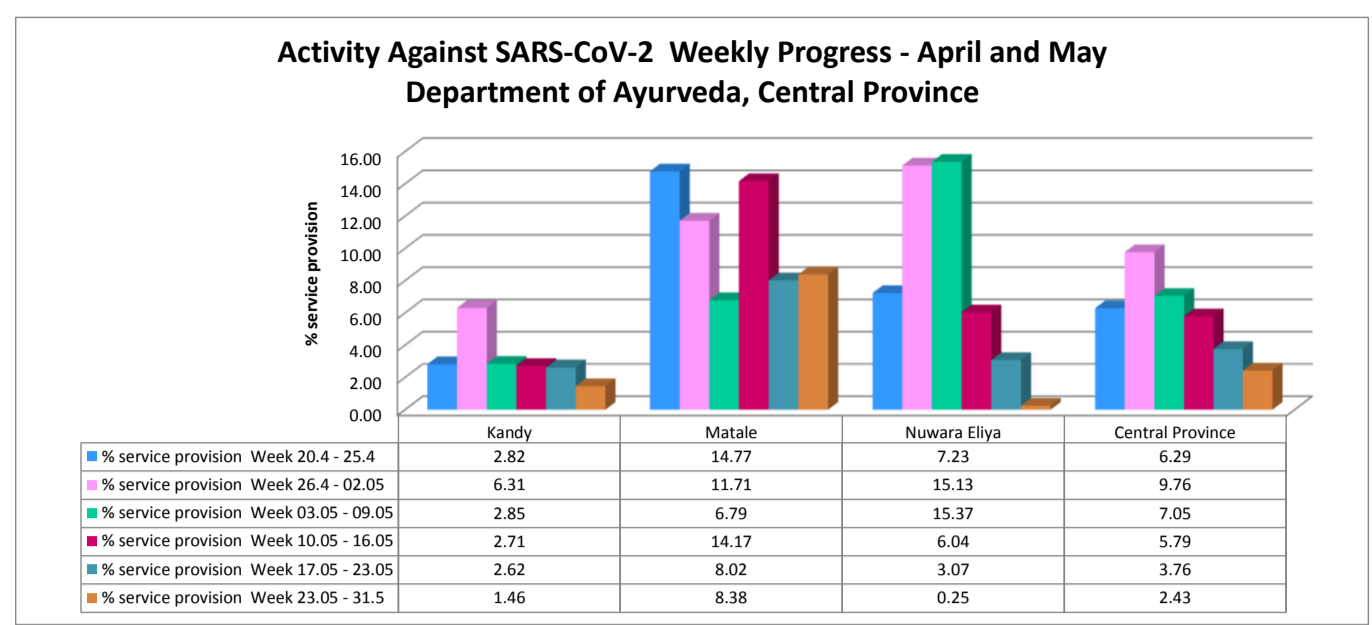

Activity against SARS-CoV-2 Weekly Progress April and May

Districts	% service provision					
	Week 20.4 - 25.4	Week 26.4 - 02.05	Week 03.05 - 09.05	Week 10.05 - 16.05	Week 17.05 - 23.05	Week 23.05 - 31.5
Kandy	2.82	6.31	2.85	2.71	2.62	1.46
Matale	14.77	11.71	6.79	14.17	8.02	8.38
Nuwara Eliya	7.23	15.13	15.37	6.04	3.07	0.25
Central Province	6.29	9.76	7.05	5.79	3.76	2.43

Activity against SARS-CoV-2 Weekly Progress - April

Districts	% service provision	
	Week 20.4 - 25.4	Week 26.4 - 02.05
Kandy	2.82	6.31
Matale	14.77	11.71
Nuwara Eliya	7.23	15.13
Central Province	6.29	9.76